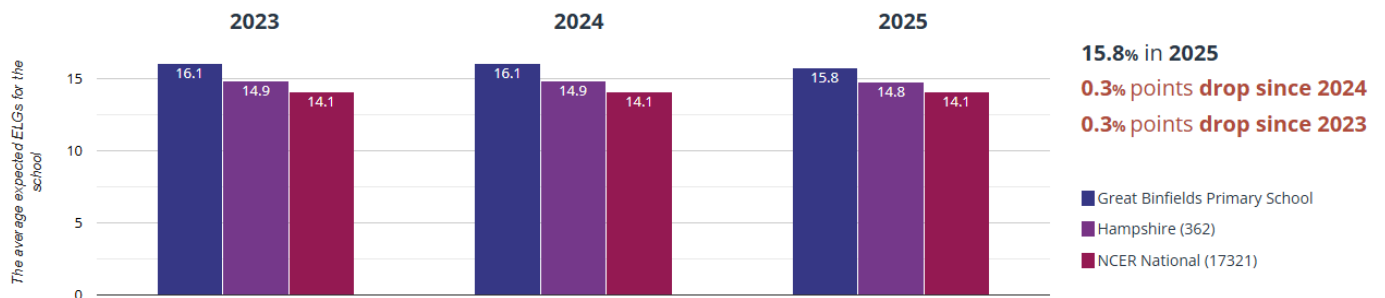

Great Binfields Primary School EYFS GLD Results 2025

★ Good Level Of Development

In 2025, 70% of our EYFS children (42/60) achieved GLD (Good Level of Development) which is 10% lower in GLD (Good Level of Development) since 2024. Compared to National and Hampshire trends; this places GBP 1.7% above National averages (68.3%) and 1.9% lower than Hampshire averages (71.9%) this year.

📈 Average number of early learning goals at expected level per child

GBP is 1.7 points above National averages and 1 point above Hampshire. GBP point scores are above National and Hampshire standards in 2025.