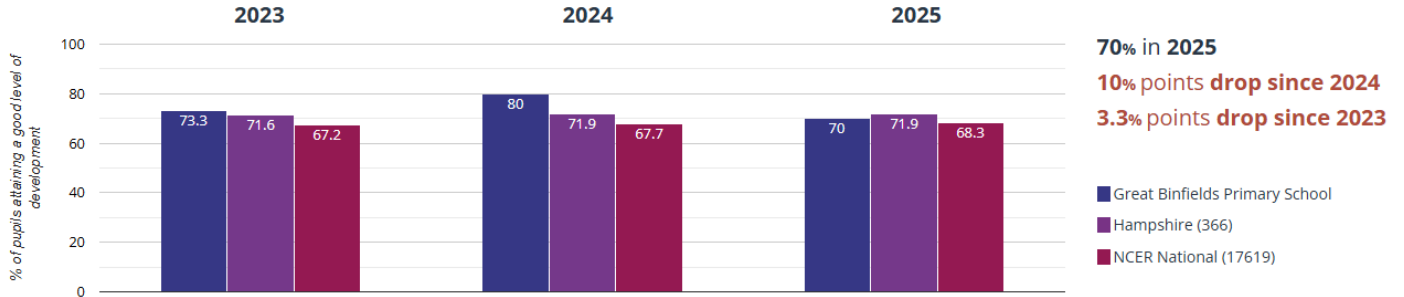

Great Binfields Primary School EYFS GLD Results 2025

★ Good Level Of Development

In 2025, 70% of our EYFS children (42/60) achieved GLD (Good Level of Development) which is 10% lower in GLD (Good Level of Development) since 2024. Compared to National and Hampshire trends; this places GBP 1.7% above National averages (68.3%) and 1.9% lower than Hampshire averages (71.9%) this year.

📈 Average number of early learning goals at expected level per child

GBP is 1.7 points above National averages and 1 point above Hampshire. GBP point scores are above National and Hampshire standards in 2025.