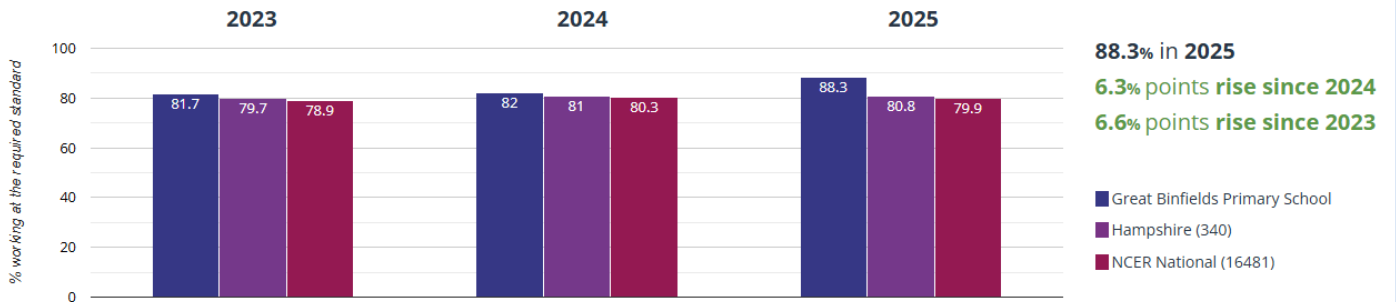

Great Binfields Primary School Year 1 Phonics Results 2025

Year 1: Working At

In 2025, 88.3% of our Year 1 children (53/60) achieved the Phonics Screening Goal. Compared to National and Hampshire trends; this places GBP significantly above National AND Hampshire averages this year.