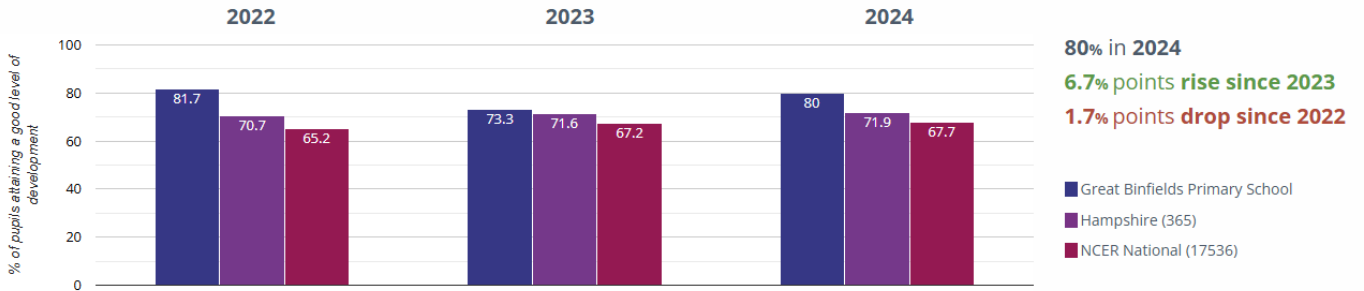

Great Binfields Primary School EYFS GLD Results 2024

★ Good Level Of Development

In 2024, 80% of our EYFS children (48/60) achieved GLD (Good Level of Development) which is a 6.7% increase in GLD (Good Level of Development) since 2023. Compared to National and Hampshire trends; this places GBP 12.3% above National averages (67.7%) and 8.2% above Hampshire averages (71.8%) this year.

📈 Average number of early learning goals at expected level per child

GBP is 2 points above National averages and 1.2 points above Hampshire. GBP point scores are above National and Hampshire standards in 2024.