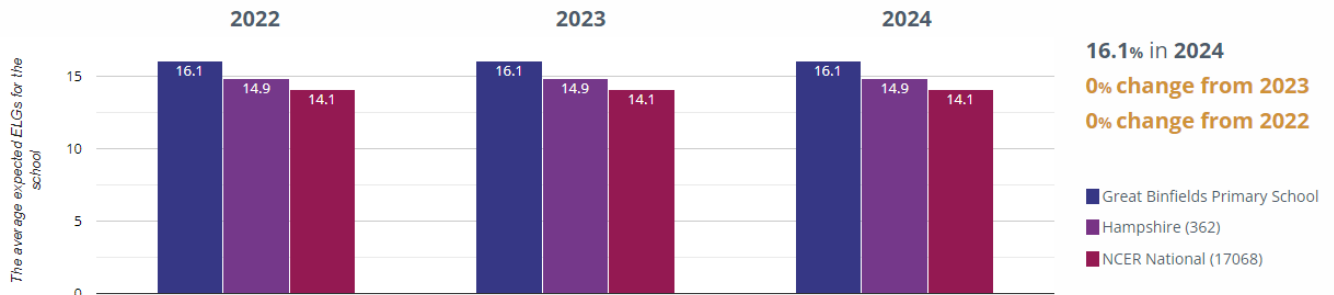

Great Binfields Primary School EYFS GLD Results 2024

★ Good Level Of Development

In 2024, 80% of our EYFS children (48/60) achieved GLD (Good Level of Development) which is a 6.7% increase in GLD (Good Level of Development) since 2023. Compared to National and Hampshire trends; this places GBP 12.3% above National averages (67.7%) and 8.2% above Hampshire averages (71.8%) this year.

📈 Average number of early learning goals at expected level per child

GBP is 2 points above National averages and 1.2 points above Hampshire. GBP point scores are above National and Hampshire standards in 2024.