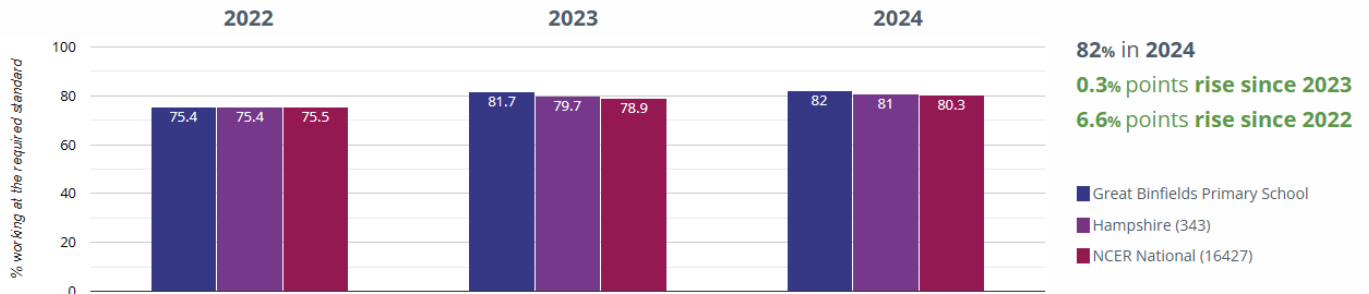

Great Binfields Primary School Year 1 Phonics Results 2024

Year 1: Working At

In 2024, 82% of our Year 1 children (49/60) achieved the Phonics Screening Goal. Compared to National and Hampshire trends; this places GBP slightly above National AND Hampshire averages this year.