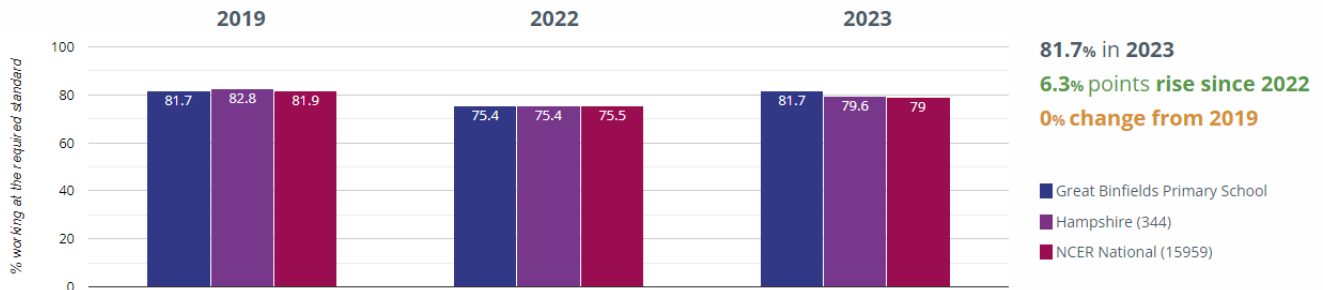

Great Binfields Primary School Year 1 Phonics Results 2023

Year 1: Working At

In 2023, 81.7% of our Year 1 children (49/60) achieved the Phonics Screening Goal. Compared to National and Hampshire trends; this places GBP 2.7% above National averages (79%) and 2.7% above Hampshire averages (79.6%) this year.

Our school improvement planning focus for 2032/2024 will be to achieve higher % scores and to be above Hampshire and National averages

Analysis 17th July 2023