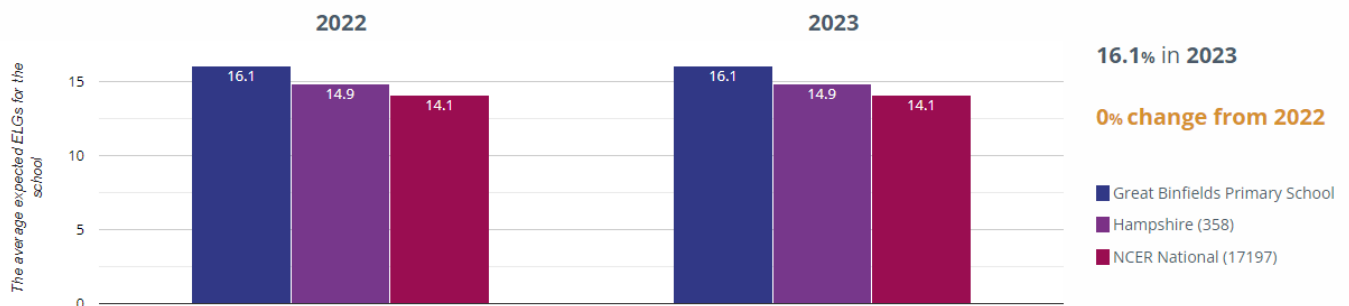

Great Binfields Primary School EYFS GLD Results 2023

★ Good Level Of Development

In 2023, 73.3% of our EYFS children (44/60) achieved GLD (Good Level of Development) which is an 8.4% drop in GLD (Good Level of Development) since 2022. Compared to National and Hampshire trends; this places GBP 6% above National averages (67.3%) and 1.6% above Hampshire averages (71.7%) this year.

Our school improvement planning focus for 2023/2024 will be to maintain these standards of achieving higher than National and Hants LA averages.

⤴ Average number of early learning goals at expected level per child

GBP is 2 points above National averages and 1.2 points above Hampshire. GBP point scores are above National and Hampshire standards in 2023.

Our school improvement planning focus for 2032/24 will be to maintain APS scores at least in-line with Hampshire averages.