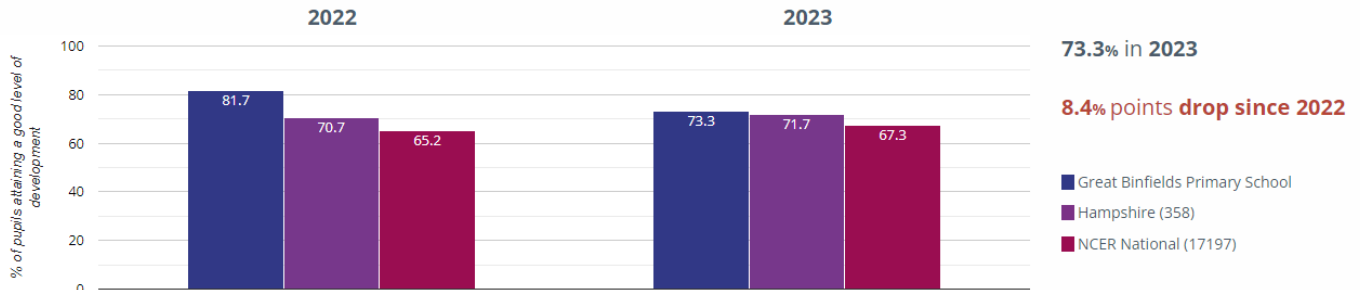

Great Binfields Primary School EYFS GLD Results 2023

★ Good Level Of Development

In 2023, 73.3% of our EYFS children (44/60) achieved GLD (Good Level of Development) which is an 8.4% drop in GLD (Good Level of Development) since 2022. Compared to National and Hampshire trends; this places GBP 6% above National averages (67.3%) and 1.6% above Hampshire averages (71.7%) this year.

Our school improvement planning focus for 2023/2024 will be to maintain these standards of achieving higher than National and Hants LA averages.

⤴ Average number of early learning goals at expected level per child

GBP is 2 points above National averages and 1.2 points above Hampshire. GBP point scores are above National and Hampshire standards in 2023.

Our school improvement planning focus for 2032/24 will be to maintain APS scores at least in-line with Hampshire averages.