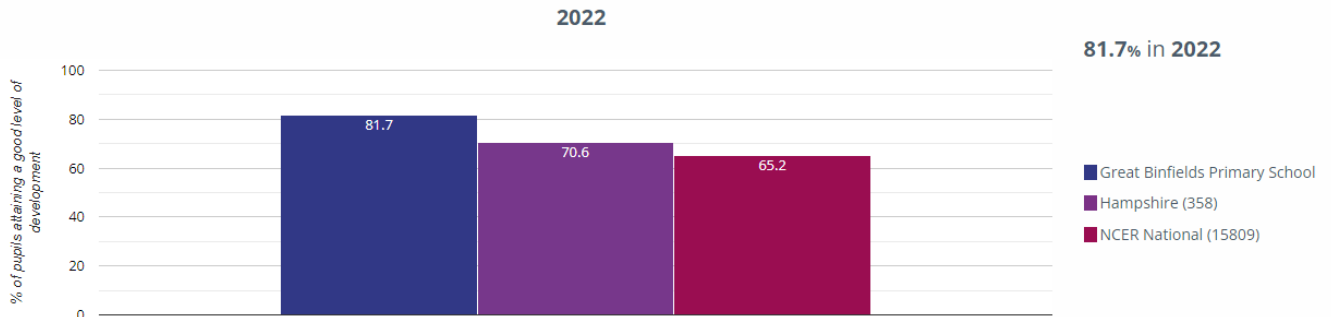

Great Binfields Primary School EYFS GLD Results 2022

★ Good Level Of Development

In 2022, 81.7% of our EYFS children (49/60) achieved GLD (Good Level of Development) which is a 3.4% rise in GLD (Good Level of Development) averages since 2019. Compared to National and Hampshire trends; this places GBP places us 16.5% above National averages (65.2%) and 11.1% above Hampshire averages (70.6%) this year.

Our school improvement planning focus for 2022/2023 will be to maintain these standards of achieving higher than National and Hants LA averages.

↗ Average Total Points Score

GBP is 2 points above National averages and 1.1 points above Hampshire. GBP point scores are above National and Hampshire standards in 2022.