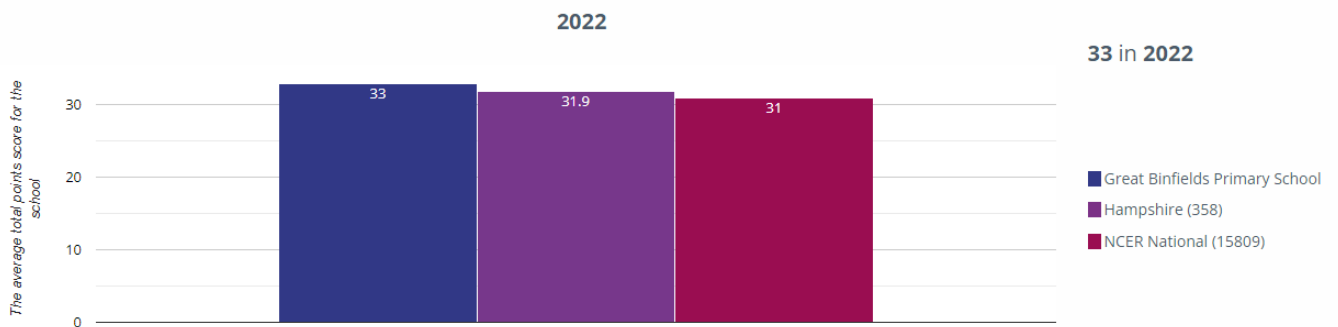

Great Binfields Primary School EYFS GLD Results 2022

★ Good Level Of Development

In 2022, 81.7% of our EYFS children (49/60) achieved GLD (Good Level of Development) which is a 3.4% rise in GLD (Good Level of Development) averages since 2019. Compared to National and Hampshire trends; this places GBP places us 16.5% above National averages (65.2%) and 11.1% above Hampshire averages (70.6%) this year.

Our school improvement planning focus for 2022/2023 will be to maintain these standards of achieving higher than National and Hants LA averages.

↗ Average Total Points Score

GBP is 2 points above National averages and 1.1 points above Hampshire. GBP point scores are above National and Hampshire standards in 2022.