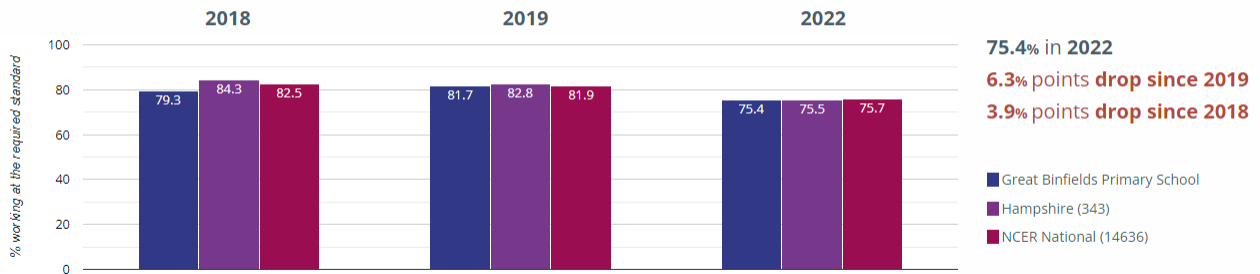

## Great Binfields Primary School Year 1 Phonics Results 2022

### Year 1: Working At

In 2022, 75.4% of our Year 1 children (46/61) achieved the Phonics Screening Goal. GBP, National and Hampshire data has all taken a dip BUT we are in line with National and Hampshire goals.