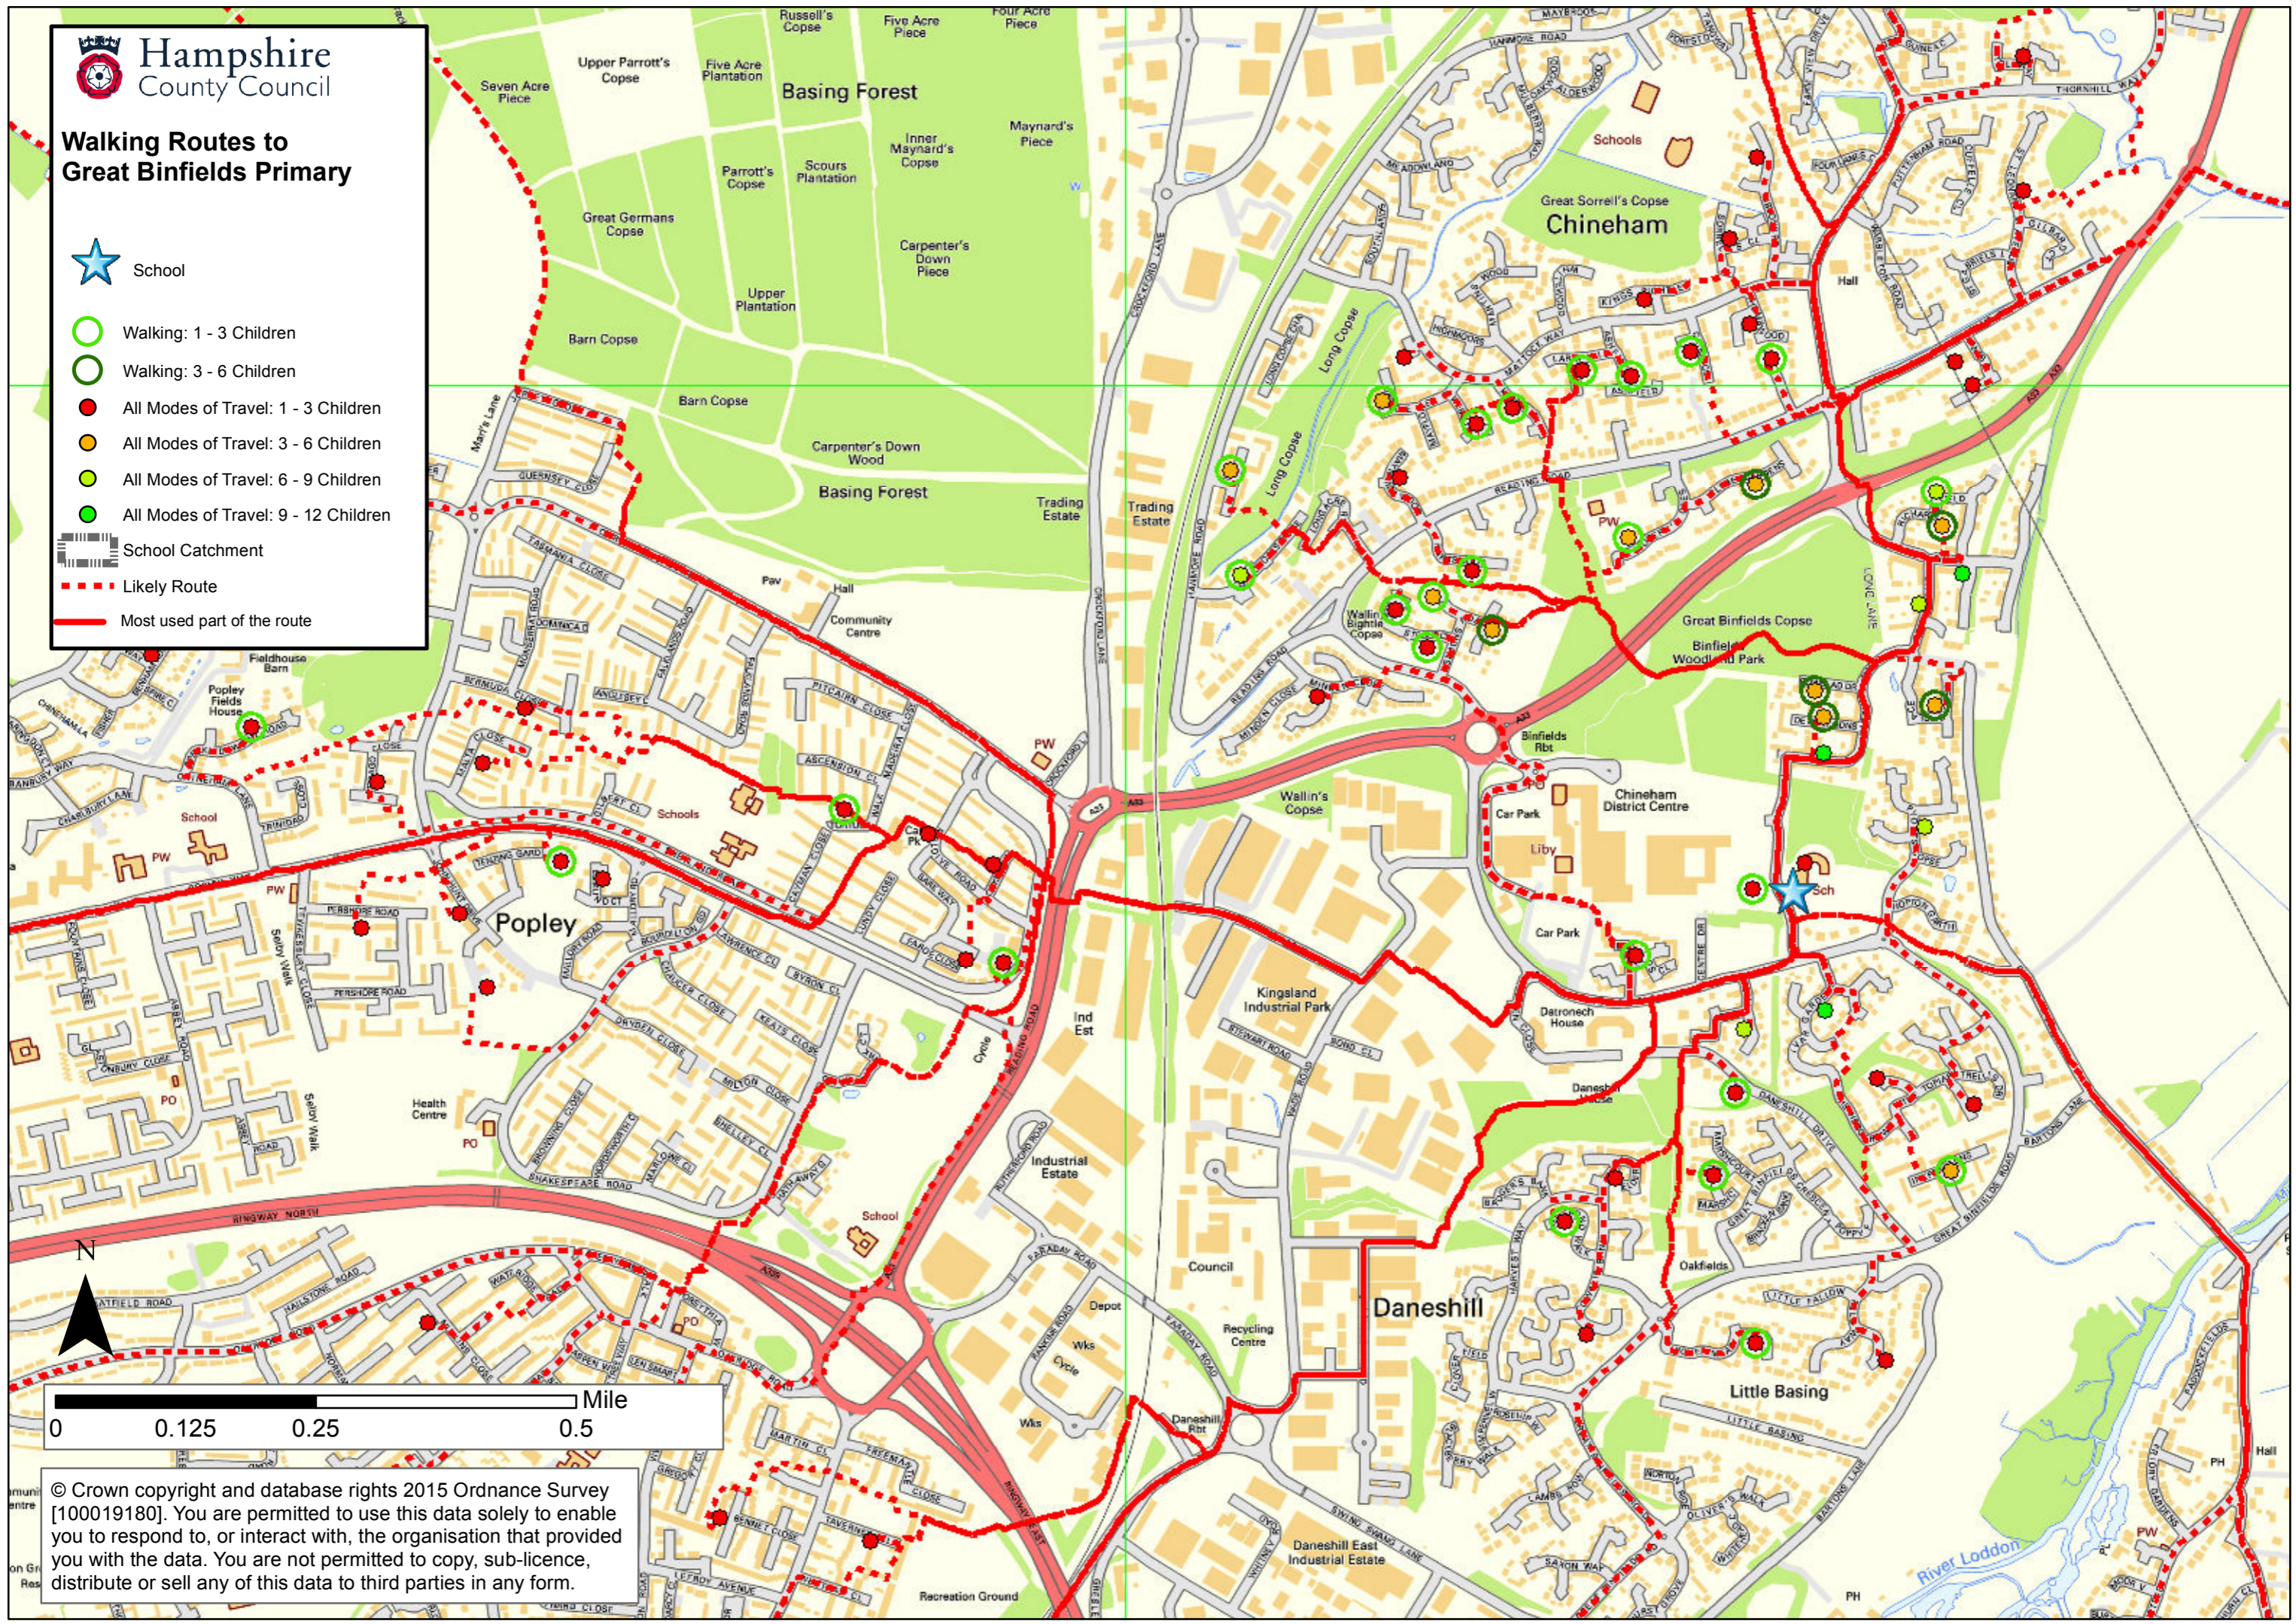

Walking Routes to Great Binfields Primary

-  School
-  Walking: 1 - 3 Children
-  Walking: 3 - 6 Children
-  All Modes of Travel: 1 - 3 Children
-  All Modes of Travel: 3 - 6 Children
-  All Modes of Travel: 6 - 9 Children
-  All Modes of Travel: 9 - 12 Children
-  School Catchment
-  Likely Route
-  Most used part of the route

© Crown copyright and database rights 2015 Ordnance Survey [100019180]. You are permitted to use this data solely to enable you to respond to, or interact with, the organisation that provided you with the data. You are not permitted to copy, sub-licence, distribute or sell any of this data to third parties in any form.