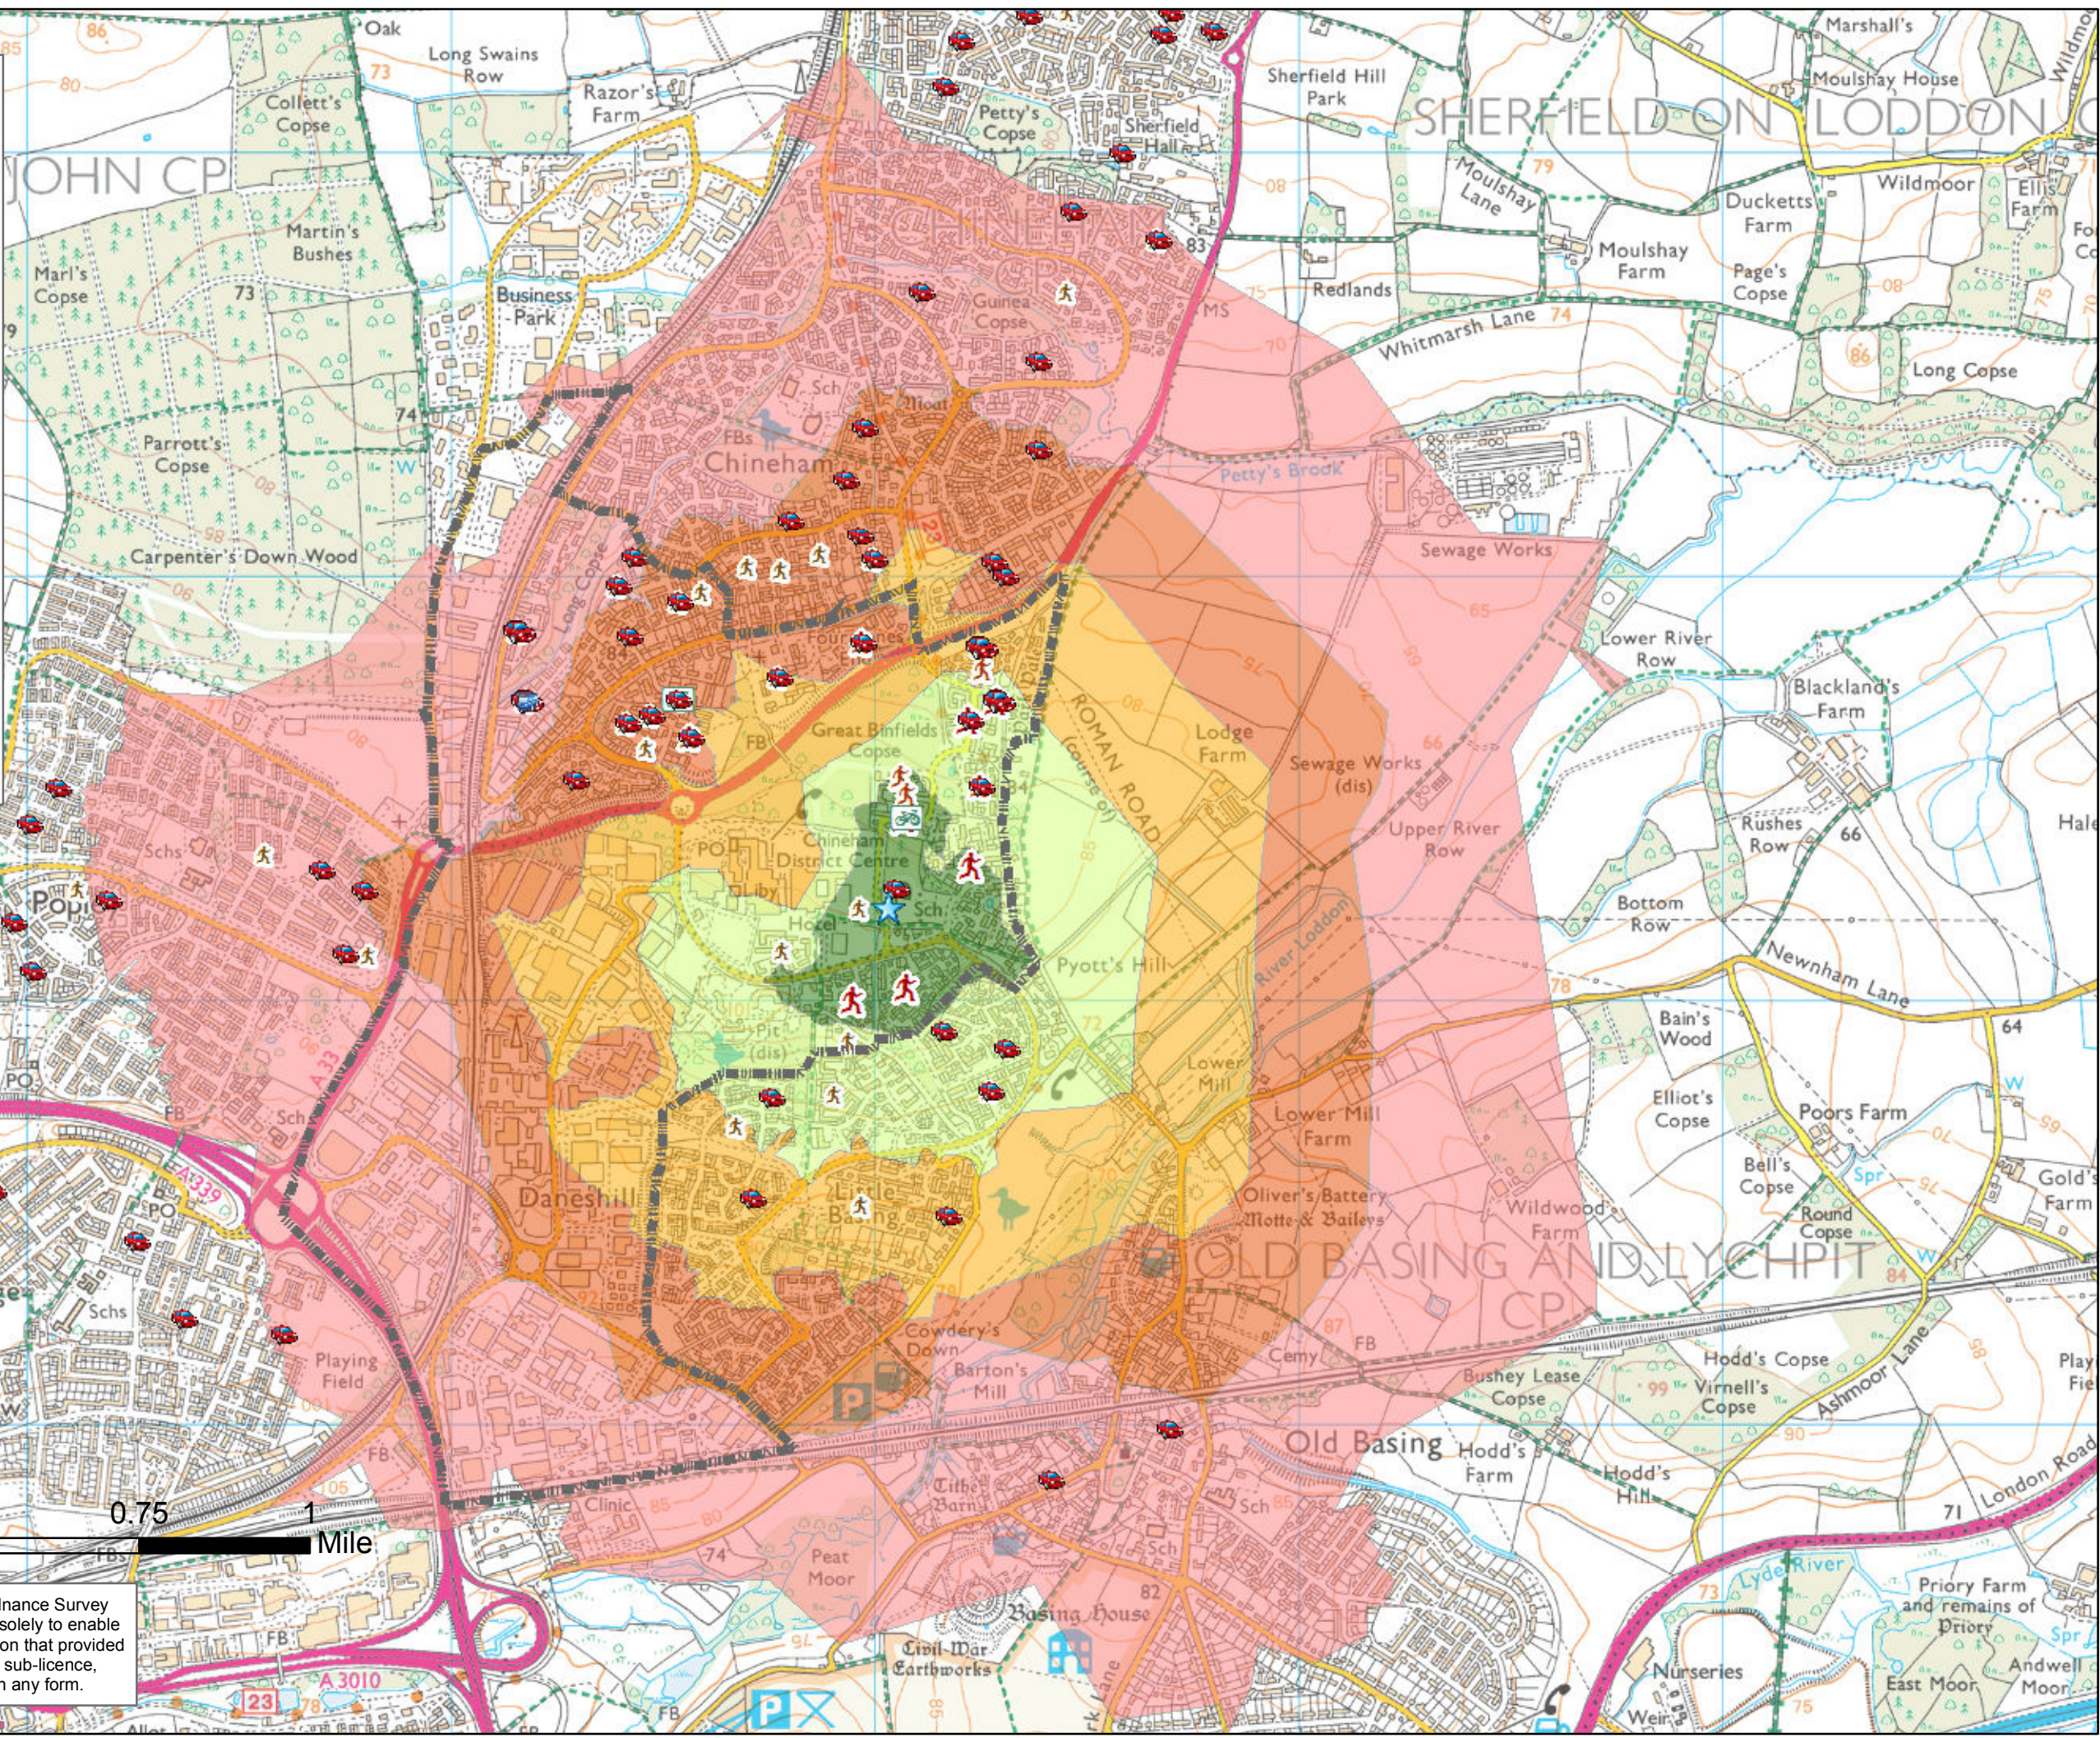

**Great Binfields Primary
Travel to School (Census 2015)**

-  School
-  School Catchment
-  Bus: 1 - 3 Children
-  Car: 1 - 3 Children
-  Car: 3 - 7 Children
-  Taxi: 1 - 3 Children
-  Cycle: 1 - 3 Children
-  Walk: 1 - 3 Children
-  Walk: 3 - 6 Children
-  Walk: 6 - 10 Children
-  0 - 5 Minutes Walk (0 - 400m)
-  5 - 10 Minutes Walk (400 - 800m)
-  10 - 15 Minutes Walk (800 - 1200m)
-  15 - 20 Minutes Walk (1200 - 1600m)
-  20 - 25 Minutes Walk (1600 - 2400m)

© Crown copyright and database rights 2015 Ordnance Survey [100019180]. You are permitted to use this data solely to enable you to respond to, or interact with, the organisation that provided you with the data. You are not permitted to copy, sub-licence, distribute or sell any of this data to third parties in any form.